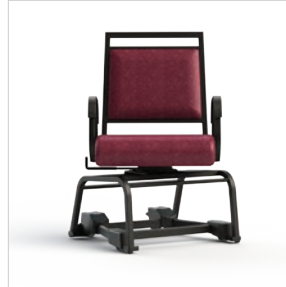

Morbern - ARC
Color: Phoenix