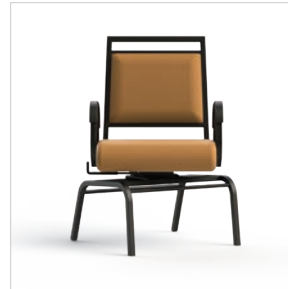

T2 841SWL-22

T2 Swivel - 22" Width (18"/20" Seat Height)

Swivels...and Locks for safety

(Seat locks automatically)

T2 841SWL-22-SH18 Shown in Dragonfly Vinyl

Culp - Dillon
Color: Luggage

Culp - Dillon
Color: Java