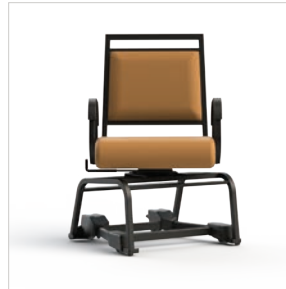

Culp - Dillon
Color: Luggage