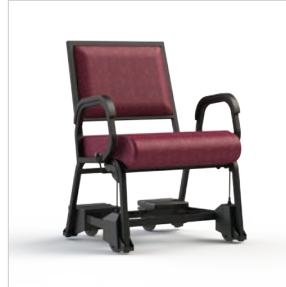

Morbern - ARC
Color: Phoenix