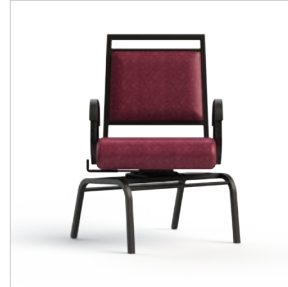

Culp - Dillon
Color: Cordovan

Morbern - ARC
Color: Nightingale

Morbern - ARC
Color: Dragonfly

Morbern - ARC
Color: Silver Screen

Morbern - ARC
Color: Phoenix

BACK: Tahoe - Retro: Steel
SEAT: Culp - Dillon: Stratus