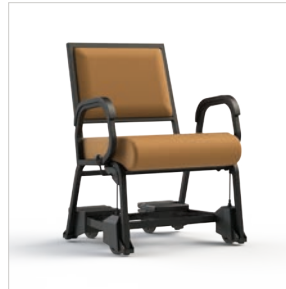

Culp - Dillon
Color: Luggage